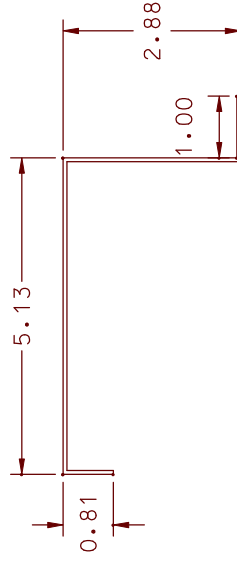

## INTERNAL DIVIDER

### FORMED VIEW

NOTE: MATERIAL IS 1/16 ALUMINUM