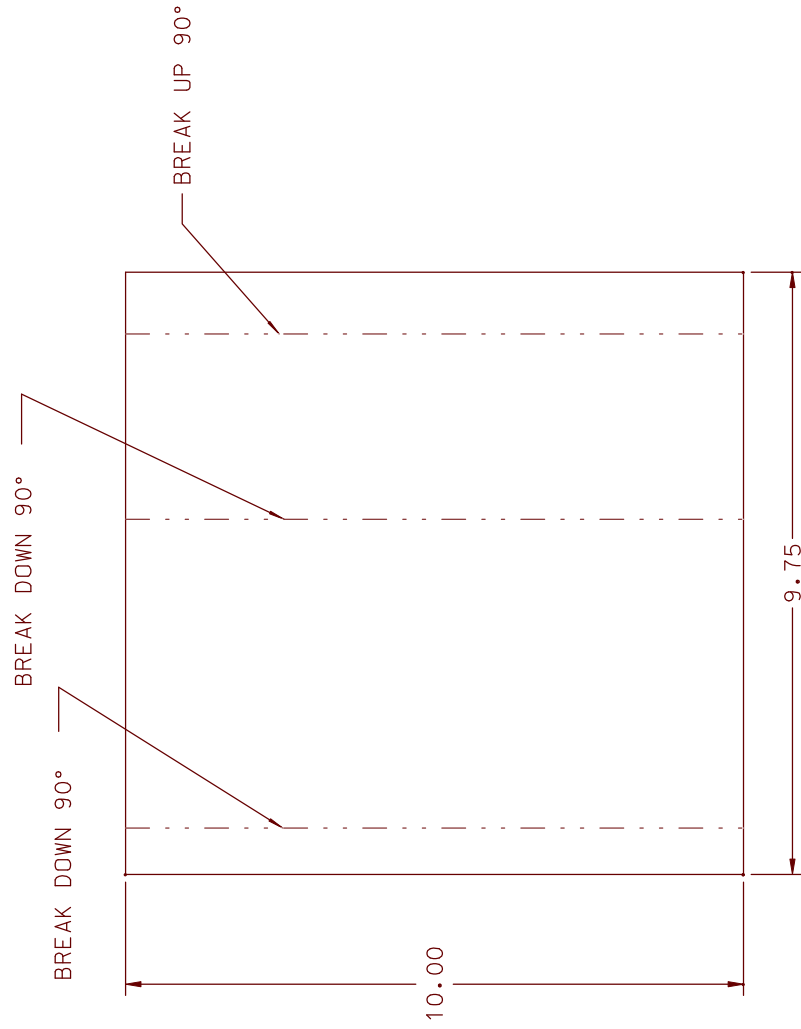

## INTERNAL DIVIDER

### FORMED VIEW

NOTE: MATERIAL IS 1/16 ALUMINUM

### FLAT PATTERN